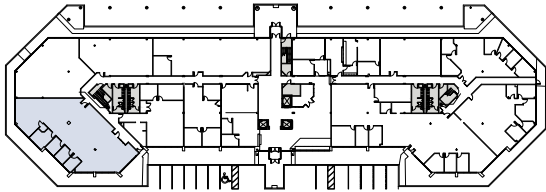

Suite	120
Floor	First
Size	4,291 RSF

200 NORTH WARNER ROAD

200 N Warner Road, King of Prussia, PA 19406
200NorthWarnerRoad.com

FOR LEASING INFORMATION

Whitney Hunter
+1 610 249 2261
whitney.hunter@jll.com