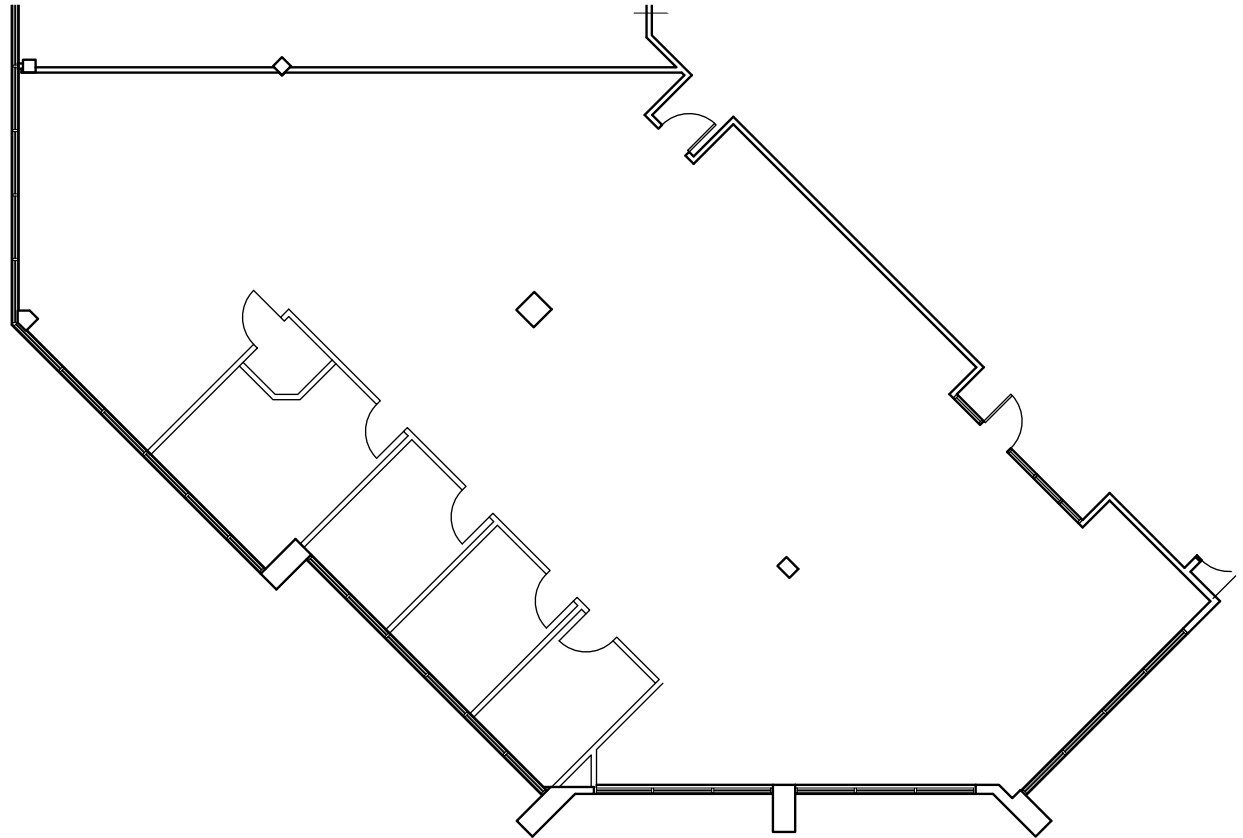

Suite	120
Floor	First
Size	4,291 RSF

200 NORTH WARNER ROAD

200 N Warner Road, King of Prussia, PA 19406
200NorthWarnerRoad.com

FOR LEASING INFORMATION

Whitney Hunter
+1 610 249 2261
whitney.hunter@jll.com