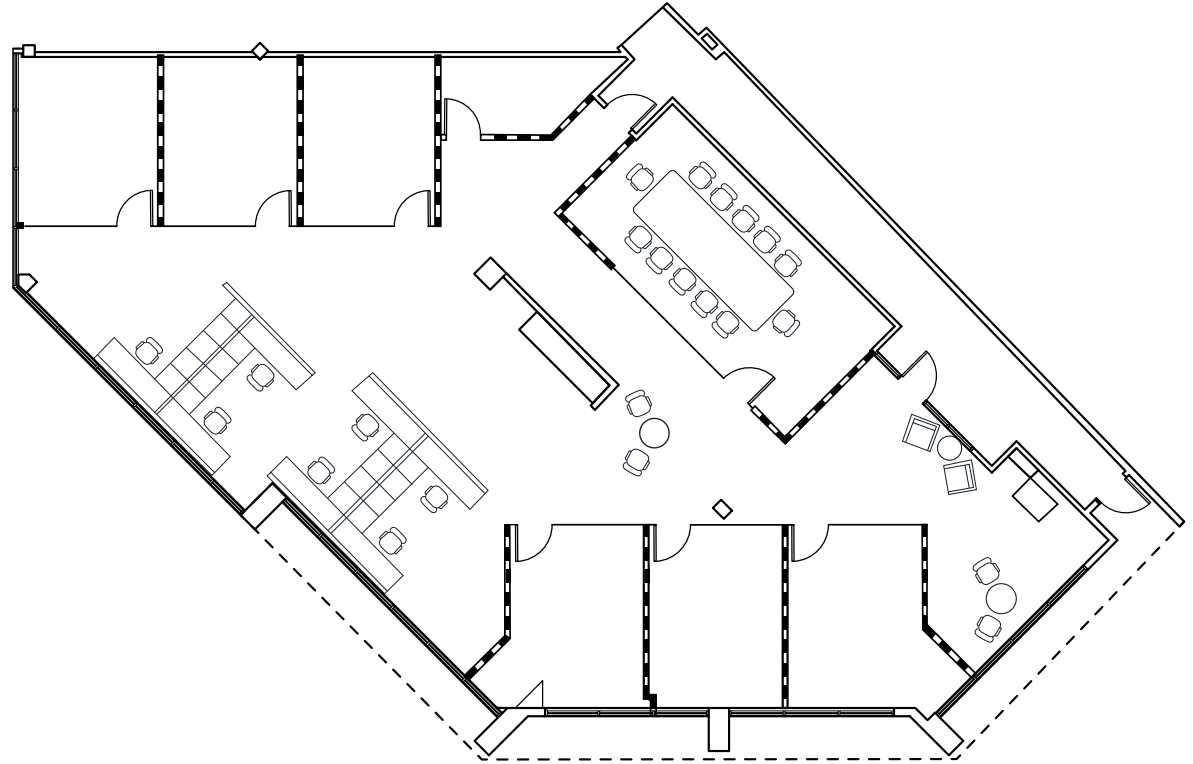

Suite	120
Floor	First
Size	4,291 RSF

# 200 NORTH WARNER ROAD

200 N Warner Road, King of Prussia, PA 19067  
200NorthWarnerRoad.com