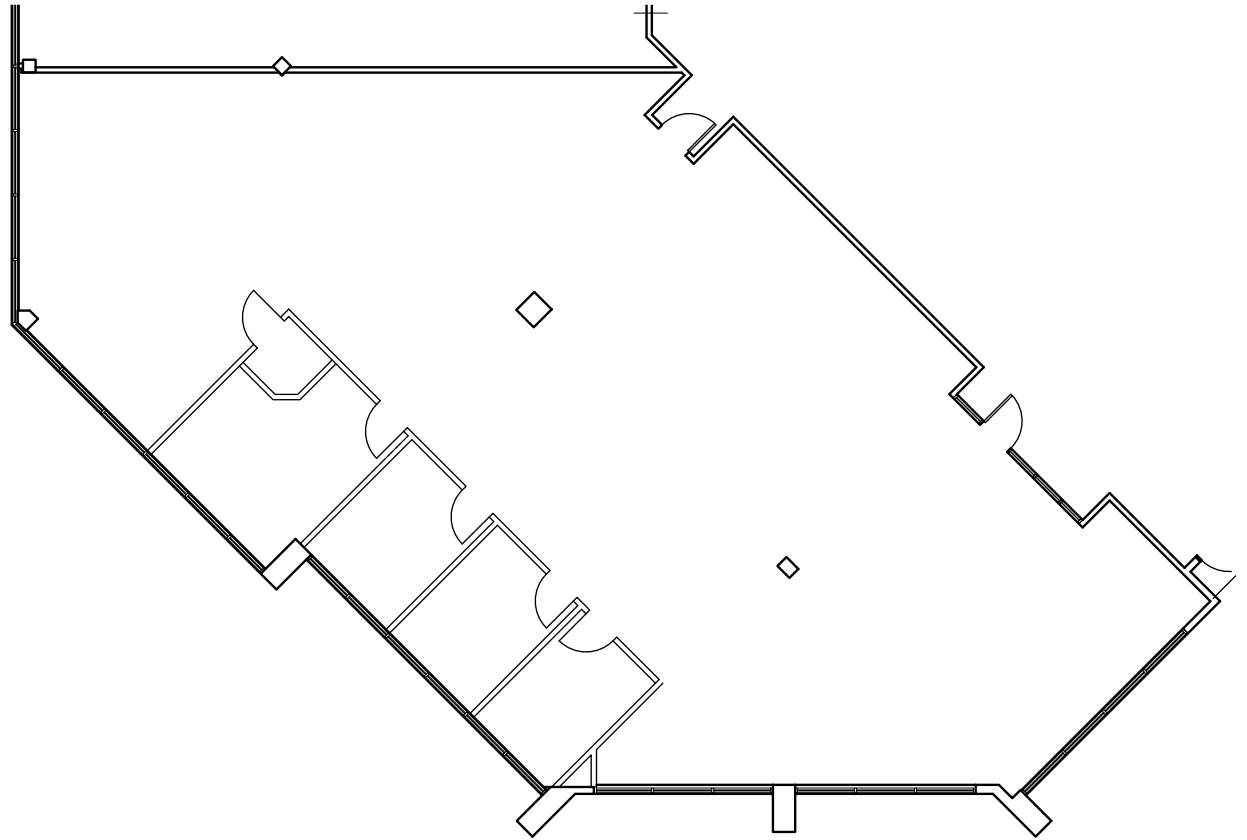

Suite	120
Floor	First
Size	4,291 RSF

200 NORTH WARNER ROAD

200 N Warner Road, King of Prussia, PA 19406
200NorthWarnerRoad.com

FOR LEASING INFORMATION

Whitney Hunter
+1 610 249 2261
whitney.hunter@jll.com