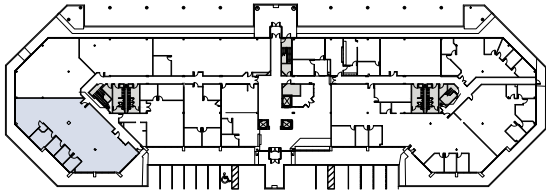

Suite	120
Floor	First
Size	4,291 RSF

200 NORTH WARNER ROAD

200 N Warner Road, King of Prussia, PA 19406
200NorthWarnerRoad.com

FOR LEASING INFORMATION

Whitney Hunter
+1 610 249 2261
whitney.hunter@jll.com