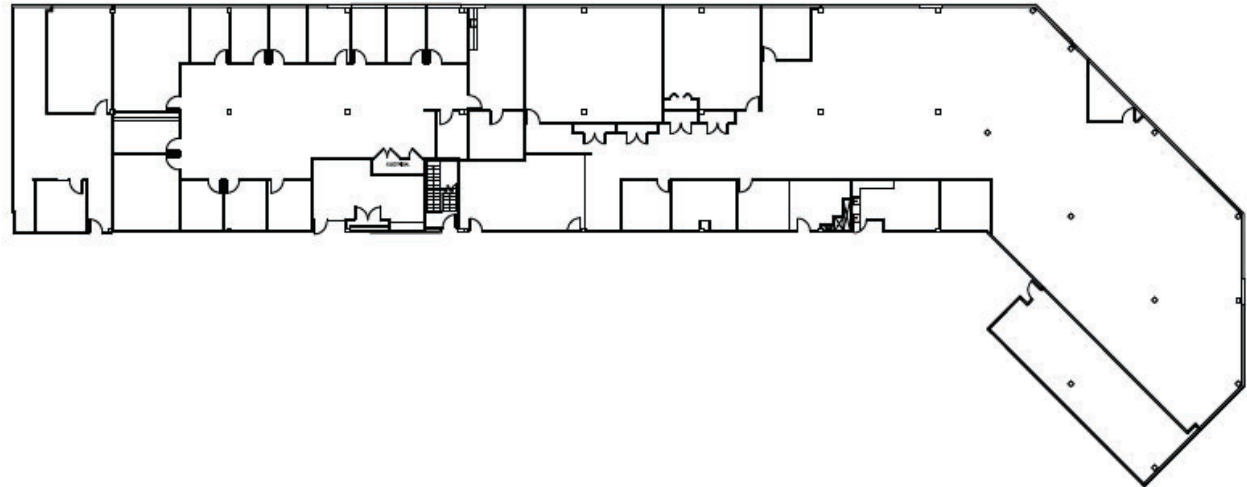

Suite	215
Floor	Second
Size	19,581 RSF

200 NORTH WARNER ROAD

200 N Warner Road, King of Prussia, PA 19067
200NorthWarnerRoad.com

FOR LEASING INFORMATION

Whitney Hunter
+1 610 249 2261
whitney.hunter@jll.com