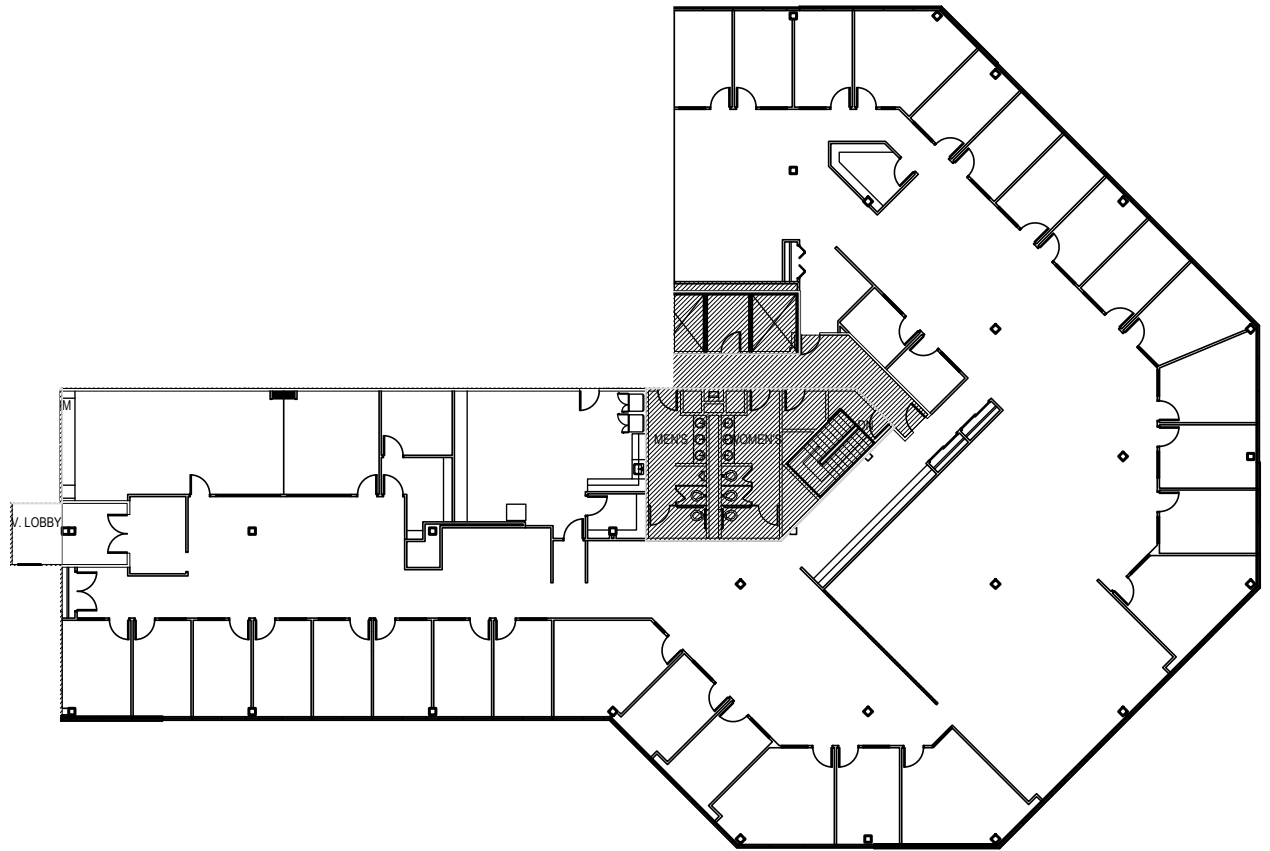

Suite	450
Floor	Fourth
Size	15,393 RSF

# 200 NORTH WARNER ROAD

200 N Warner Road, King of Prussia, PA 19067  
200NorthWarnerRoad.com